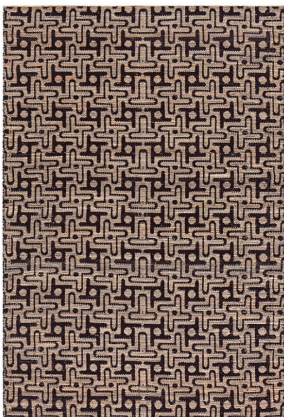

kilim twiggy GAN

A unique collection of rugs produced in the Kilim technique.

materials:
100% Jute

dimensions:

Twiggy Black
4'11"x6'8" / 150x200 cm
5'7"x7'11" / 170x240 cm
6'8"x9'10" / 200x300 cm

orange skin