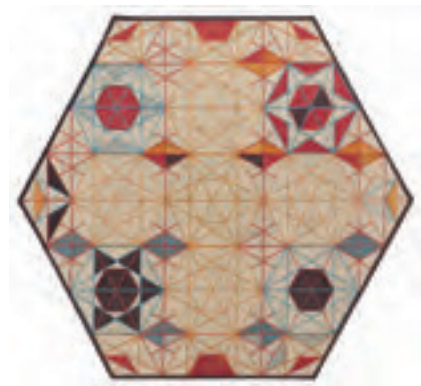

# kilim enblanc

A unique collection of rugs produced in the Kilim technique

materials:  
100% New Wool

dimensions:

Seal.                      Amarillo. Yellow.  
144x215 cm / 4'9"x6'9"  
170x250 cm / 5'7"x8'3"  
220x300 cm / 7'3"x9'10"

Hexa.                      Naranja. Orange.  
150x225 cm / 4'11"x7'5"  
170x255 cm / 5'7"x8'4"  
200x300 cm / 6'8"x9'10"  
280x420 cm / 9'1"x13'9"  
High quality Kilim.

Hexa.                      Naranja. Orange.  
261x300 cm / 8'7"x9'10"  
High quality Kilim.