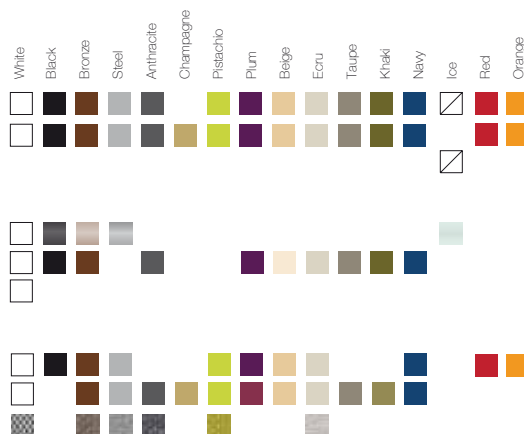

Kannelloni Collection Karim Rashid

The Kannelloni planter have a minimal design and a pure geometric form that is versatile in its placement

features:

Basic, Self-Watering, Lacquered, White Light, RGB Leds, RGB Led DMX, RGB Led Battery

dimensions:

KANNELLONI PLANTER

15¾" x 47¼" x 14½"
40x120x38 cm

FINISHINGS

COLORS

BASIC, SELF-WATERING
LACQUERED
WHITE LIGHT, RGB LED, DMX LED

TABLE TOPS

GLASS
HPL
FULL WHITE (SOLID SURFACE)

FABRICS

NAUTICAL
SILVERTEX
KINNASAND +10% PLUS

NOTES

PLANTERS

- Self-Watering included (except when Basic finishing).
- WHITE LIGHT AND RGB LED
- Transparent cord with switch for indoor use, optional.
- Color changes by remote control.