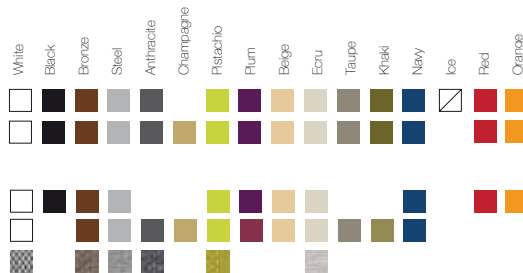

50x50x100 cm

FINISHINGS

COLORS

BASIC, SELF-WATERING
LACQUERED

FABRICS

NAUTICAL
SILVERTEX
KINNASAND +10% PLUS

NOTES

CUSHIONS