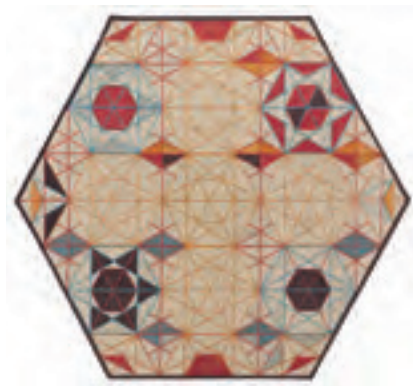

hexa enblanc

A unique collection of rugs produced in the Kilim technique

materials:
100% New Wool

dimensions:

Hexa. Naranja. Orange.
150x225 cm / 4'11"x7'5"
170x255 cm / 5'7"x8'4"
200x300 cm / 6'8"x9'10"
280x420 cm / 9'1"x13'9"
High quality Kilim.

Hexa. Naranja. Orange.
261x300 cm / 8'7"x9'10"
High quality Kilim.