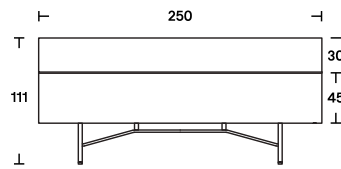

Grand Buffet

Year
Designer

2014
Massimo Castagna

With Massimo Castagna's Grand Buffet sideboard, Acerbis reinterprets this classic Italian piece with elegance and practicality, adding LED lights and greater accessibility to the back of the compartments. Divided horizontally into two spaces, the upper compartment adopts the evolution of Acerbis' patented and unique Dual-Flap® opening system: one touch tilts the front panel to a 90 degree shelf, while part of the top lifts up for easy access.

Dimensions

L 190
D 48
H 111

L 250
D 48
H 111

D 48
H 111

Finishes

Top and sides in matt lacquer or glossy lacquer doors; transparent glass shelves.
The backlit matt methacrylic rear panel has an LED lighting system that switches on automatically when the upper door opens.
Steel base painted with epoxy pigments in Micaceo grey finish, H36 cm.