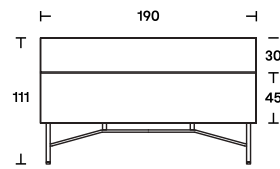

Grand Buffet

Year
Designer

2014
Massimo Castagna

With Massimo Castagna's Grand Buffet sideboard, Acerbis reinterprets this classic Italian piece with elegance and practicality, adding LED lights and greater accessibility to the back of the compartments. Divided horizontally into two spaces, the upper compartment adopts the evolution of Acerbis' patented and unique Dual-Flap® opening system: one touch tilts the front panel to a 90 degree shelf, while part of the top lifts up for easy access.

Dimensions

L 190
D 48
H 111

L 250
D 48
H 111

D 48
H 111

Finishes

Top and sides in matt lacquer or glossy lacquer doors; transparent glass shelves.
The backlit matt methacrylic rear panel has an LED lighting system that switches on automatically when the upper door opens.
Steel base painted with epoxy pigments in Micaceo grey finish, H36 cm.