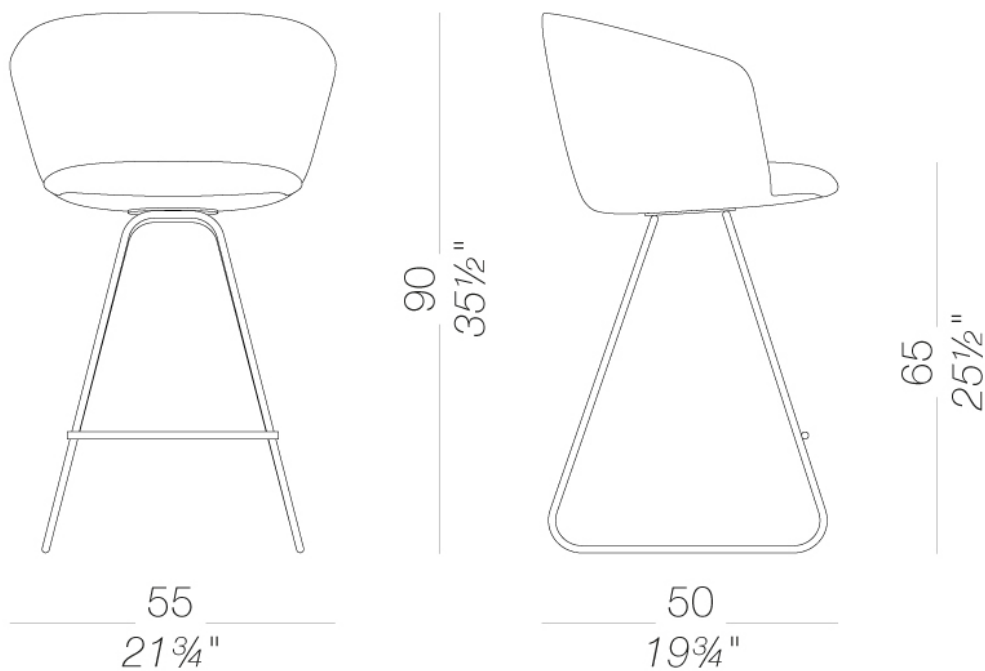

GLOVE

Francesco Rota | 2022

GLOVE

Francesco Rota | 2022

"You wear it like a glove, it fits you like a glove." Every time we read these words, we knew what a wonderful feeling characters were experiencing. Whether it was a dress, a house, a love story, that experience was perfect, the body and thoughts moved with absolute naturalness and elegance, and life flowed happily. So when Francesco Rota thought of a name for his new stool, he had no doubts and named it GLOVE. Same pleasant comfort in the wide seat. Same enveloping profile. And above all, same ease in assembling and recycling each element. And given the tradition, we throw down a gauntlet to find a more beautiful solution for every moment of relaxation.

GLOVE

Francesco Rota | 2022

| S471 height adjustable stool

Stool with swivel seat and adjustable height. Frame and base in powder coated steel. Shell in rigid polyurethane upholstered with injected polyurethane fire retardant foam and covered with fabric without any glue. Felt under the base.

GLOVE

Francesco Rota | 2022

| S472 sled base stool h65

Stool with frame in steel rod powder coated. Shell in rigid polyurethane upholstered with injected polyurethane fire retardant foam and covered with fabric without any glue. Glides in polypropylene with insert in felt or plastic.

GLOVE

Francesco Rota | 2022

| S473 sled base stool h75

Stool with frame in steel rod powder coated. Shell in rigid polyurethane upholstered with injected polyurethane fire retardant foam and covered with fabric without any glue. Glides in polypropylene with insert in felt or plastic.