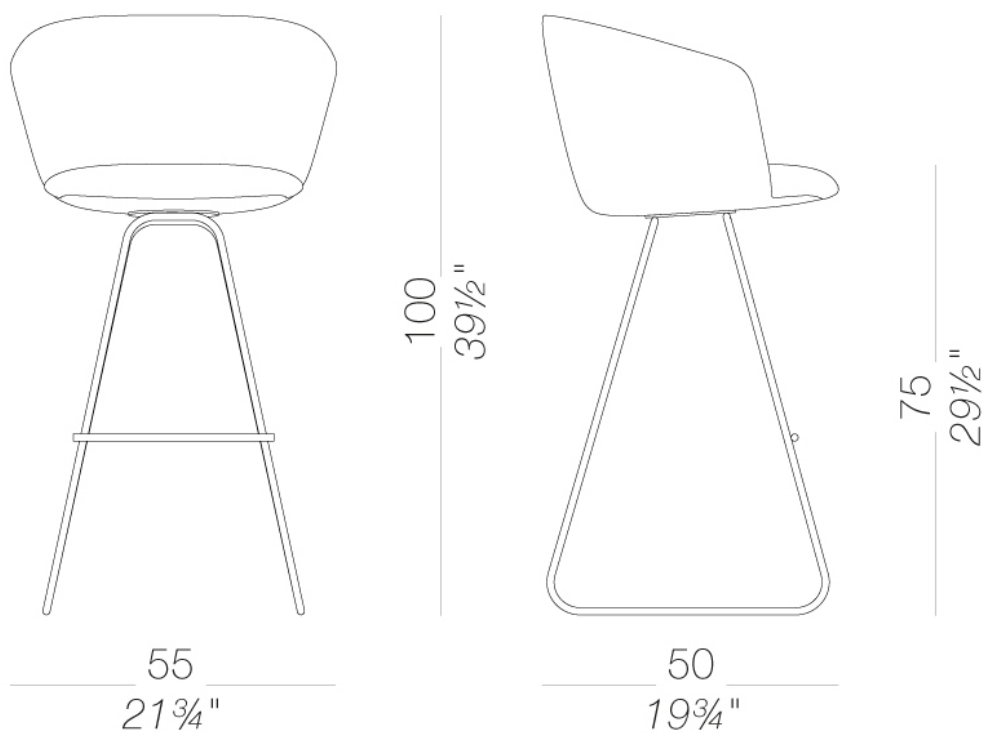

GLOVE

Francesco Rota | 2022

| S471 height adjustable stool

Stool with swivel seat and adjustable height. Frame and base in powder coated steel. Shell in rigid polyurethane upholstered with injected polyurethane fire retardant foam and covered with fabric without any glue. Felt under the base.

GLOVE

Francesco Rota | 2022

| S472 sled base stool h65

Stool with frame in steel rod powder coated. Shell in rigid polyurethane upholstered with injected polyurethane fire retardant foam and covered with fabric without any glue. Glides in polypropylene with insert in felt or plastic.

GLOVE

Francesco Rota | 2022

| S473 sled base stool h75

Stool with frame in steel rod powder coated. Shell in rigid polyurethane upholstered with injected polyurethane fire retardant foam and covered with fabric without any glue. Glides in polypropylene with insert in felt or plastic.