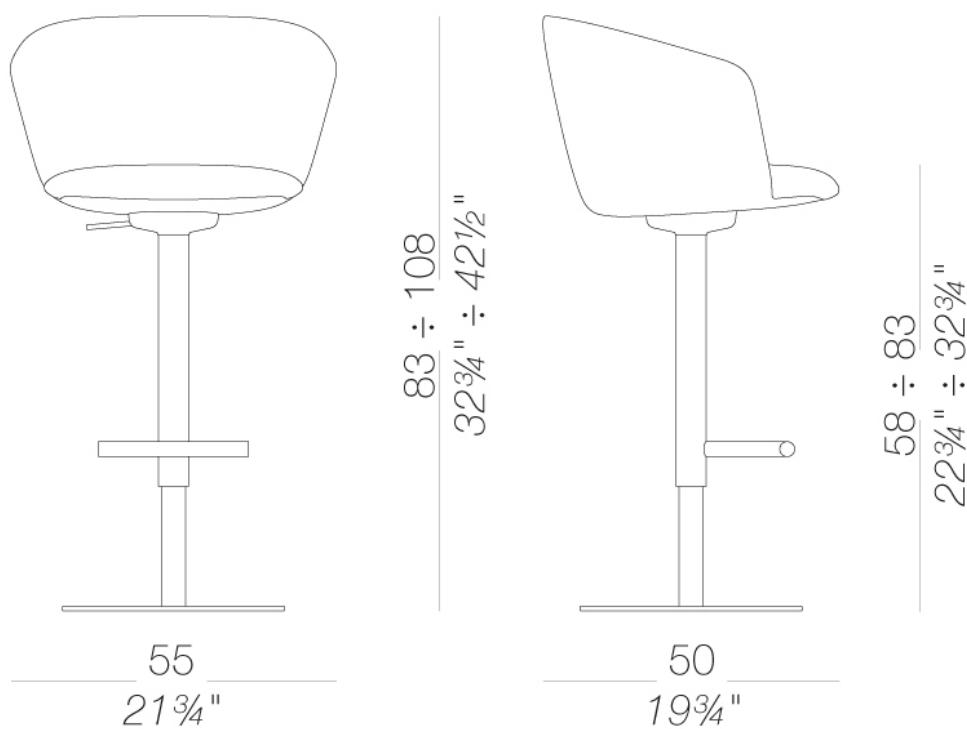

GLOVE

Francesco Rota | 2022

GLOVE

Francesco Rota | 2022

"You wear it like a glove, it fits you like a glove." Every time we read these words, we knew what a wonderful feeling characters were experiencing. Whether it was a dress, a house, a love story, that experience was perfect, the body and thoughts moved with absolute naturalness and elegance, and life flowed happily. So when Francesco Rota thought of a name for his new stool, he had no doubts and named it GLOVE. Same pleasant comfort in the wide seat. Same enveloping profile. And above all, same ease in assembling and recycling each element. And given the tradition, we throw down a gauntlet to find a more beautiful solution for every moment of relaxation.

GLOVE

Francesco Rota | 2022

| S471 height adjustable stool

Stool with swivel seat and adjustable height. Frame and base in powder coated steel. Shell in rigid polyurethane upholstered with injected polyurethane fire retardant foam and covered with fabric without any glue. Felt under the base.

GLOVE

Francesco Rota | 2022

| S472 sled base stool h65

Stool with frame in steel rod powder coated. Shell in rigid polyurethane upholstered with injected polyurethane fire retardant foam and covered with fabric without any glue. Glides in polypropylene with insert in felt or plastic.

GLOVE

Francesco Rota | 2022

| S473 sled base stool h75

Stool with frame in steel rod powder coated. Shell in rigid polyurethane upholstered with injected polyurethane fire retardant foam and covered with fabric without any glue. Glides in polypropylene with insert in felt or plastic.