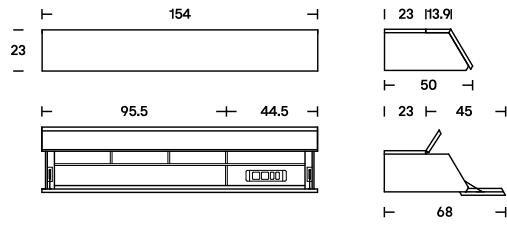

Dimensions

L 154
D 50
H 23

Finishes

Door and top available in matt or glossy lacquered finishes, in the colours: black, white, white SW, linen, sand, clay, burgundy, pink, dark green, mustard yellow, brick red, Navy blue.