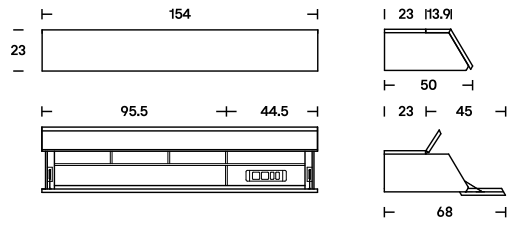

**Dimensions**

L 154  
D 50  
H 23

**Finishes**

Door and top available in matt or glossy lacquered finishes, in the colours: black, white, white SW, linen, sand, clay, burgundy, pink, dark green, mustard yellow, brick red, Navy blue.