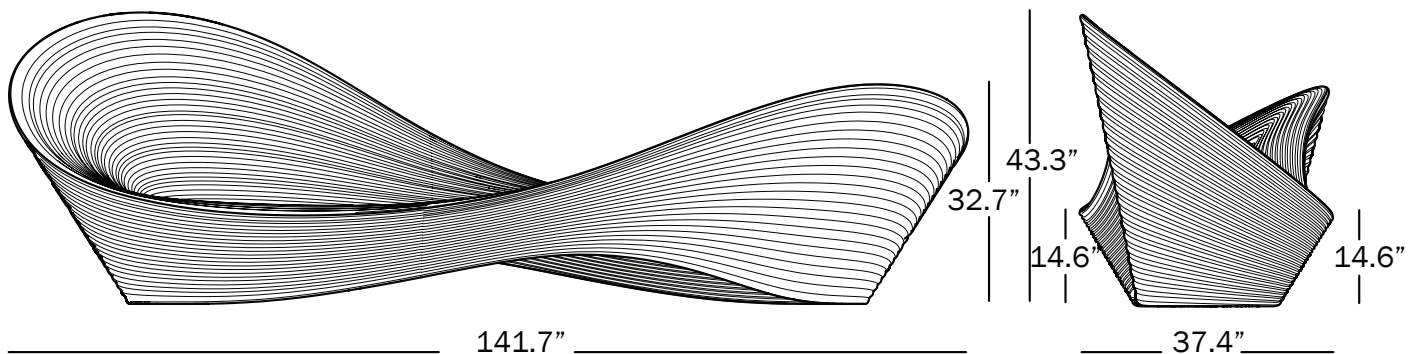

folly ron arad

Bench suitable for indoor and outdoor use. Kit for fixing to floor available.

materials:

Rotationally moulded polyethylene.

MATT COLOUR

rust brown 1069 C