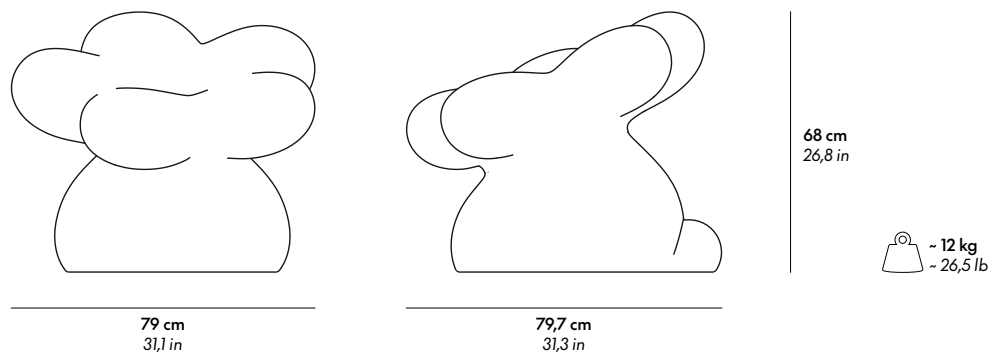

FLOWIE

Seat of soft polyurethane finished by hand with Guflac® Ultra.
/ Seduta in morbido poliuretano rifinita a mano in Guflac® Ultra.

FLOWIE Sweet Pink

2024
Supertoys Supertoys

FLOWIE Sunny Peach

2024
Supertoys Supertoys

FLOWIE Smooth Pearl

2024
Supertoys Supertoys