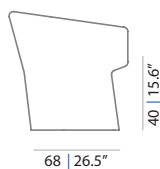

materials:

Solid wood modules covered in non-deformable polyurethane foam and polyester fiber. Non-removable cover.

dimensions:

ARMCHAIR

POUF

SOFA