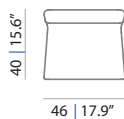

materials:

Solid wood modules covered in non-deformable polyurethane foam and polyester fiber. Non-removable cover.

dimensions:

ARMCHAIR

POUF

SOFA