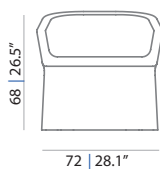

materials:

Solid wood modules covered in non-deformable polyurethane foam and polyester fiber. Non-removable cover.

dimensions:

ARMCHAIR

POUF

SOFA