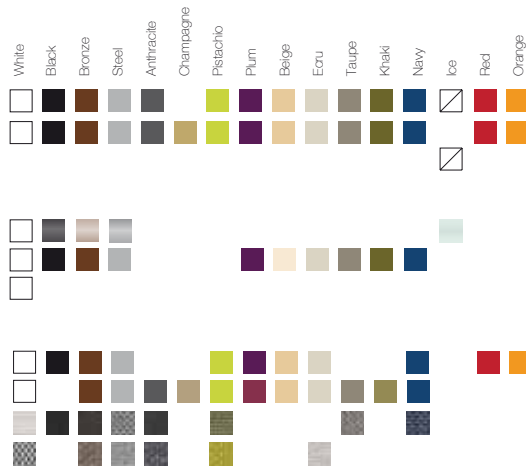

27½" x 27½" x 28¼" / HPL
70x70x72 cm

31½" x 31½" x 28¼" / HPL
80x80x72 cm

35½" x 35½" x 28¼" / HPL
90x90x72 cm

39¼" x 39¼" x 28¼" / HPL
100x100x72 cm

FAZ DAYBED / Swivels 360°

70¾" x 70¾" x 35½"
180x180x90 cm

FINISHES

COLORS

BASIC, SELF-WATERING
 LACQUERED
 WHITE LIGHT, RGB LED, DMX LED

TABLE TOPS

GLASS
 HPL
 FULL WHITE (SOLID SURFACE)

FABRICS

NAUTICAL
 SILVERTEX
 CREVIN
 KINNASAND (10% UPCHARGE)

*COLORS

Matt Injection

NOTES

PLANTERS

- Self-Watering included (except in Basic finishes).

SECTIONAL SOFA

- Assembly hardware included to join sections.

WHITE LIGHT AND RGB LED

- Transparent cord with switch for indoor use, optional.