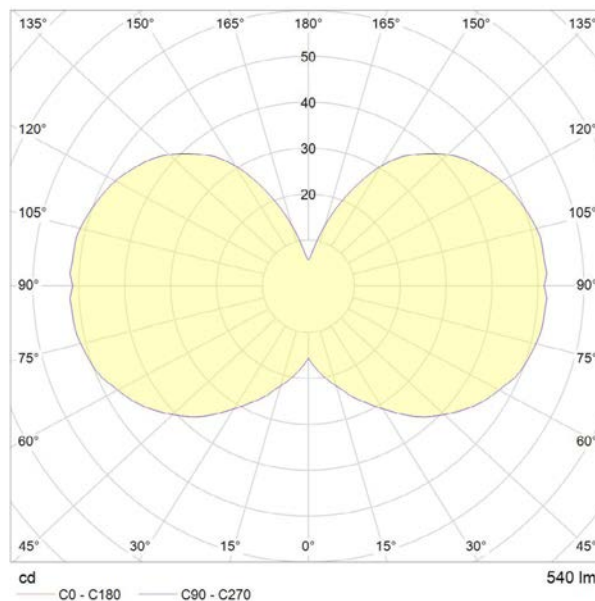

POLAR DIAGRAM

DIMMING

Dimmable: Yes
Dimming type: Trailing edge
Recommended US Dimmer: Lutron - Diva DVELV-300P-XX
(X denotes faceplate color)

A full list of compatible dimmers is available on request.

OUTER CARTON

Pc/ Ctn: 20
Gross weight: 9.92lbs
Length: 29.9in
Width: 12.2in
Height: 14.9in

IES/LDT FILE

Available upon request.

EAN US: 5060400150304