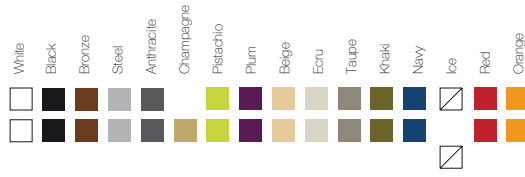

Stainless Steel 2 Feet Set (1,5 m - 59")

CHRISMY 29½" x 12¾" x 39¼"

75x32x100 cm

Stainless Steel 2 Feet Set (1 m - 39")

CHRISMY 15" x 10¼" x 19¾"

38x26x50 cm

NANO CHRISMY - 7½" x 5" x 9¾"

19x13x25 cm

## FINISHES

### COLORS

BASIC, SELF-WATERING

LACQUERED

WHITE LIGHT, RGB LED, DMX LED