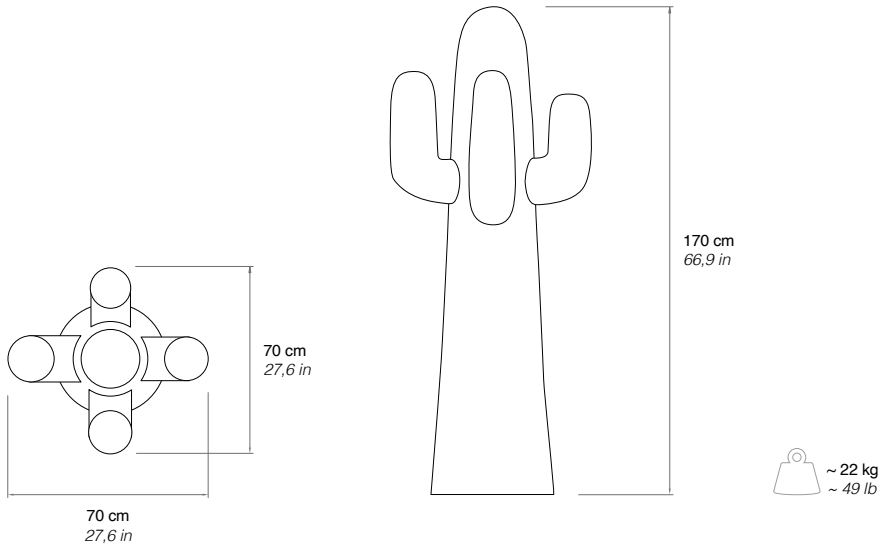

2010

NEROCACTUS

Drocco / Mello

Limited Edition 1 / 500

2018

ANOTHER GREEN

Drocco / Mello

2018

ANOTHER WHITE

Drocco / Mello

Coat stand of soft polyurethane finished by hand with Guflac®.