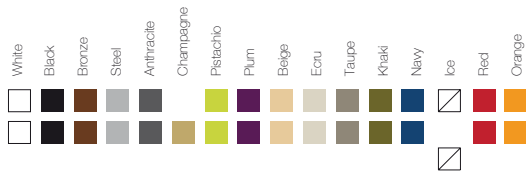

## features

Basic, Self-Watering, Lacquered, White Light, RGB Led, RGB Led DMX, RGB Led Battery

### BYE-BYE PLANTERS

16½" x 15¾" x 27½"  
42x40x70 cm

23½" x 22" x 39¼"  
60x56x100 cm

## FINISHES

### COLORS

BASIC, SELF-WATERING

LACQUERED

WHITE LIGHT, RGB LED, DMX LED