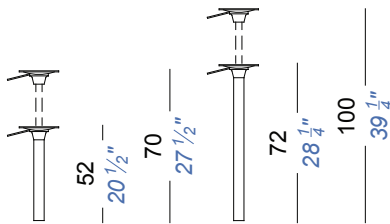

brio romano marcato

Table available in three fixed heights or height adjustable with both round or square tops in several sizes and finishes. The base covered with a stainless steel sheet with "linen fabric" pattern and felt. Leg in mat chromed steel. The table with fix height is also available with powder coated base and column

materials:

Steel, Laminate, HPL

dimensions:

Bases available in stainless steel, powder coated white, powder coated black

Fixed Legs available in Matte Chrome, Powder Coated White, Powder Coated Black

Height Adjustable Legs only available in Matte Chrome