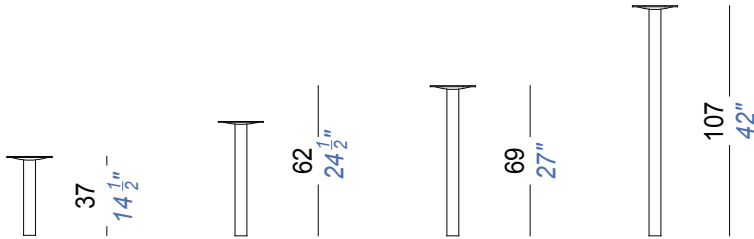

brio romano marcato

Table available in three fixed heights or height adjustable with both round or square tops in several sizes and finishes. The base covered with a stainless steel sheet with "linen fabric" pattern and felt. Leg in mat chromed steel. The table with fix height is also available with powder coated base and column

materials:

Steel, Laminate, HPL

dimensions:

Bases available in stainless steel, powder coated white, powder coated black

Fixed Legs available in Matte Chrome, Powder Coated White, Powder Coated Black

Height Adjustable Legs only available in Matte Chrome