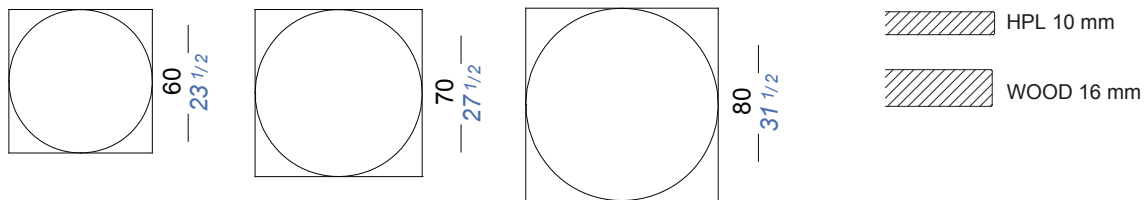

brio romano marcato

Table available in three fixed heights or height adjustable with both round or square tops in several sizes and finishes. The base covered with a stainless steel sheet with "linen fabric" pattern and felt. Leg in mat chromed steel. The table with fix height is also available with powder coated base and column

materials:

Steel, Laminate, HPL

dimensions:

Bases available in stainless steel, powder coated white, powder coated black

Fixed Legs available in Matte Chrome, Powder Coated White, Powder Coated Black

Height Adjustable Legs only available in Matte Chrome