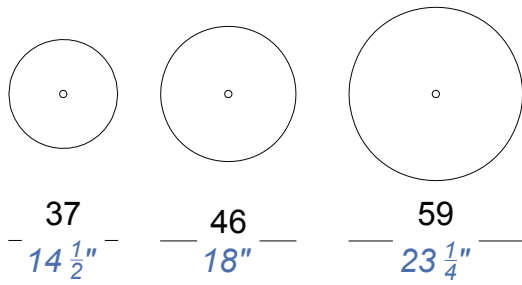

brio romano marcato

Table available in three fixed heights or height adjustable with both round or square tops in several sizes and finishes. The base covered with a stainless steel sheet with "linen fabric" pattern and felt. Leg in mat chromed steel. The table with fix height is also available with powder coated base and column

materials:

Steel, Laminate, HPL

dimensions:

Bases available in stainless steel, powder coated white, powder coated black

Fixed Legs available in Matte Chrome, Powder Coated White, Powder Coated Black

Height Adjustable Legs only available in Matte Chrome