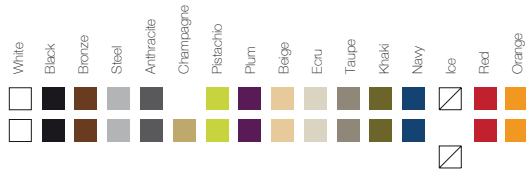

Bone Collection Ludovica + Roberto Palomba

Bones is the new and elegant collection of flowerpots. Its generous volume is alleviated for a subtle edge that makes it light. Bones is reversible; it is to say can be planted with the wide part or to use that part as base whenever the greater stability to be needed or by aesthetics. Bone has an invisible internal structure that provides the necessary strength, transmitting the weight from the base to the base of the flowerpot for added support for any plant or tree.

materials:

Basic, Self-Watering, Lacquered, White Light, RGB Led, RGB Led DMX, RGB Led Battery

dimensions:

BONES PLANTERS

17¼" x 20½" x 27½"
44x52x70 cm

18" x 21¾" x 39¼"
46x55x100 cm

42½" x 49½" x 47¼"
108x126x120 cm

13¾" x 16¼" x 86½"
35x41x220 cm

FINISHINGS

COLORS

BASIC, SELF-WATERING

LACQUERED

WHITE LIGHT, RGB LED, DMX LED

NOTES

PLANTERS