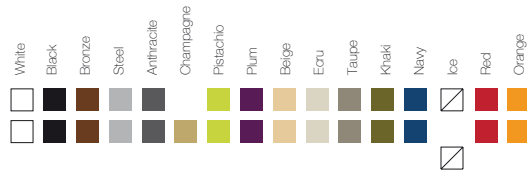

120x79x35 cm

39¼" x 39¼" x 29½"

100x100x75 cm

FINISHINGS

COLORS

BASIC, SELF-WATERING
 LACQUERED
 WHITE LIGHT, RGB LED, DMX LED

FABRICS

NAUTICAL
 SILVERTEX
 KINNASAND +10% PLUS

TABLE TOPS

GLASS
 HPL
 FULL WHITE (Solid Surface)

NOTES

PLANTERS

- Self-Watering included (except when Basic finishing).
- WHITE LIGHT AND RGB LED
- Transparent cord with switch for indoor use, optional.
- Color changes by remote control.