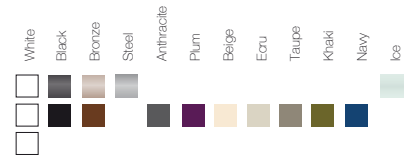

120x79x35 cm

39¼" x 39¼" x 29½"

100x100x75 cm

FINISHINGS

COLORS

BASIC, SELF-WATERING
 LACQUERED
 WHITE LIGHT, RGB LED, DMX LED

FABRICS

NAUTICAL
 SILVERTEX
 KINNASAND +10% PLUS

TABLE TOPS

GLASS
 HPL
 FULL WHITE (Solid Surface)

NOTES

PLANTERS

- Self-Watering included (except when Basic finishing).
- WHITE LIGHT AND RGB LED
- Transparent cord with switch for indoor use, optional.
- Color changes by remote control.