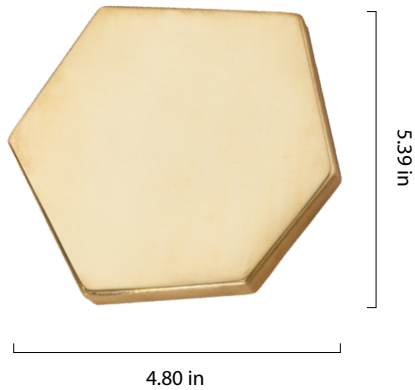

Dimmable: Yes

INCLUDED WITH:

1. Basalt Ceiling Light

EAN US: 5060400150786

IP20

BASALT CEILING ROSE

Sandcast and polished solid brass ceiling rose and nodes that enable infinite arrangements. Comes with braided 1 metre black kink-free connector cord for joining multiple units of the Basalt Ceiling Light together.

FIXTURE

Type: Ceiling Rose/Plate
Materials: Brass
Finish: Polished
Warranty: 3 years
Weight: 0.551 lbs

INCLUDED WITH:

1. Basalt Ceiling Light

1.

NODES

Type: 3 x Nodes
Height: 0.98in
Width/Diameter: 0.98in
Materials: Brass
Finish: Polished
Warranty: 3 years
Weight: 0.106 lbs