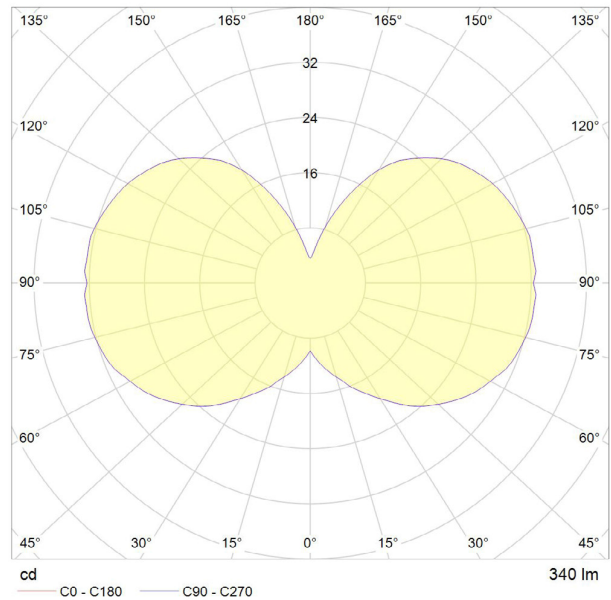

POLAR DIAGRAM

DIMMING

Dimmable: Yes
Dimming type: Trailing edge
Recommended US Dimmer: Lutron - Diva DVELV-300P-XX
(X denotes faceplate color)

A full list of compatible dimmers is available on request.

IES/LDT FILE

Available upon request.

EAN US: 5060400150151