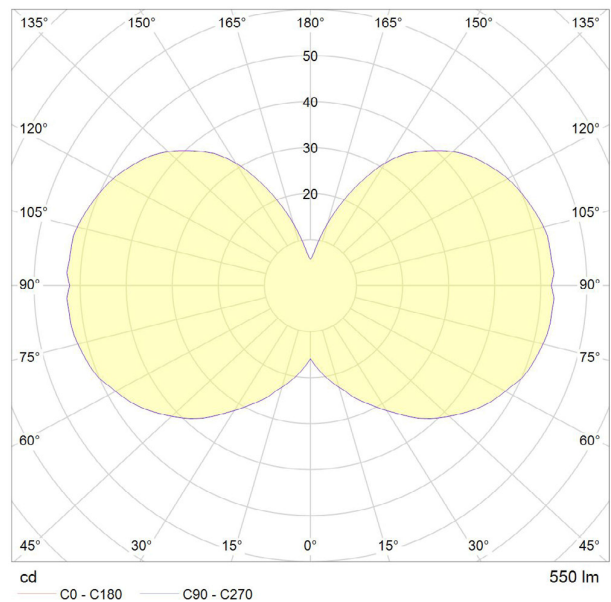

POLAR DIAGRAM

DIMMING

Dimmable: Yes
Dimming type: Trailing edge
Recommended US Dimmer: Lutron - Diva DVELV-300P-XX
(X denotes faceplate color)

A full list of compatible dimmers is available on request.

IES/LDT FILE

Available upon request.

EAN US: 5060400150847