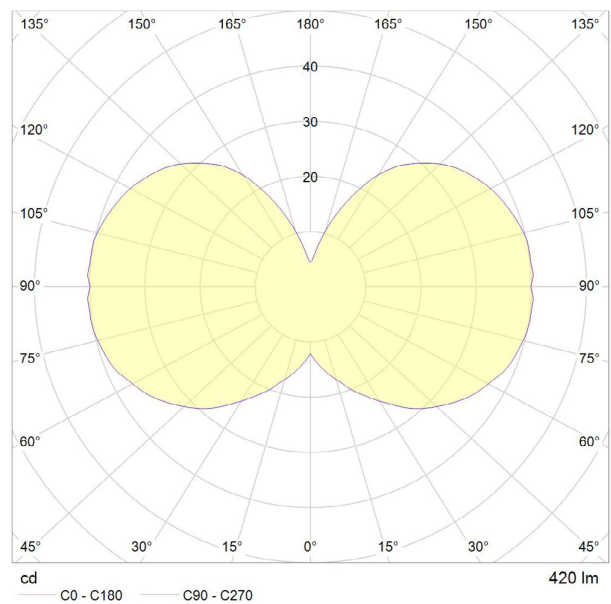

POLAR DIAGRAM

DIMMING

Dimmable: Yes
Dimming type: Trailing edge
Recommended US Dimmer: Lutron - Diva DVELV-300P-XX
(X denotes faceplate color)

A full list of compatible dimmers is available on request.

IES/LDT FILE

Available upon request.

EAN US: 5060400150168