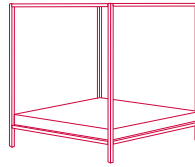

A bed made of aluminium, a lightweight and flexible material that gives a contemporary touch to this furnishing solution, which also comes in the romantic version with canopy, as well as 57 cm high headboard. The lacquered model is very cool, in glossy painted aluminium, in the following colours: black, white and red, fit for modern and evolving night areas.

ALUMINIUM BED IN SHORT

- Lightweight and contemporary touch
- Offered in different colours and stylistic variants
- A design featuring simplicity and energy.

FRAME ALUMINIUM BED

Frame in natural anodized aluminium.

FRAME ALUMINIUM BED LACQUERED

Aluminium frame, gloss painted white, black, red.

ALUMINIUM BED
lacquered

H57
 L100 D210 cm L90 D200 cm
 L150 D210 cm L140 D200 cm
 L160 D210 cm L150 D200 cm
 L170 D210 cm L160 D200 cm
 L180 D210 cm L170 D200 cm
 L190 D210 cm L180 D200 cm
 L210 D210 cm L200 D200 cm
 (Headboard H57 cm)

H210 canopy sommier*
 L100 D210 cm
 L150 D210 cm
 L160 D210 cm
 L170 D210 cm
 L180 D210 cm
 L190 D210 cm
 L210 D210 cm
 (canopy H210 cm)

*slat sizes
 L90 D200 cm
 L140 D200 cm
 L150 D200 cm
 L160 D200 cm
 L170 D200 cm
 L180 D200 cm
 L200 D200 cm