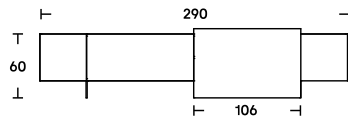

Alterego low

Year
Designer

2018
Giacomo Moor

Alterego low springs from designer Giacomo Moor's sensitivity for craftsmanship paired with Acerbis' ability to experiment and innovate. The proportions of the credenza are generous, but the almost invisible, transparent base and the glow of the back-lighting create an unusually beautiful optical effect of suspended airiness. Visually, the full-height front panel appears to be the only supporting element, but it's merely a sliding door to the main compartments inside. Alterego low is dedicated both to storage and to home entertainment, designed to accommodate multimedia systems with its central space fitted with glass shelves and holes for cables. The drawer compartment is backlit and can be equipped with an opalescent methacrylate bottle holder bar accessory.

Dimensions

L 246
P 49,5
H 65

L 290
P 49,5
H 65

P 49,5
H 65

Finishes

Cabinet and hinged doors:

- _ frame dark stained walnut veneer, or matt or glossy lacquer in the colours black, white, SW white, linen, sand, clay, burgundy, pink, dark green, mustard yellow, brick red and navy blue;
- _ veneer interior in the veneer versions, matt lacquer in the lacquer versions;
- _ sliding door: lacquered with brushed metal Nikel-15 finish or glossy lacquer in the colours black, white, SW white, linen, sand, clay, burgundy, pink, dark green, mustard yellow, brick red and navy blue.