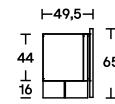

Dimensions

L 246
P 49,5
H 65

L 290
P 49,5
H 65

P 49,5
H 65

Finishes

Cabinet and hinged doors:

- _ frame dark stained walnut veneer, or matt or glossy lacquer in the colours black, white, SW white, linen, sand, clay, burgundy, pink, dark green, mustard yellow, brick red and navy blue;
- _ veneer interior in the veneer versions, matt lacquer in the lacquer versions;
- _ sliding door: lacquered with brushed metal Nikel-15 finish or glossy lacquer in the colours black, white, SW white, linen, sand, clay, burgundy, pink, dark green, mustard yellow, brick red and navy blue.