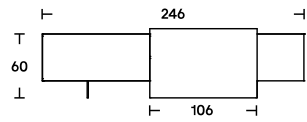

Dimensions

L 246
P 49,5
H 65

L 290
P 49,5
H 65

P 49,5
H 65

Finishes

Cabinet and hinged doors:

- _ frame dark stained walnut veneer, or matt or glossy lacquer in the colours black, white, SW white, linen, sand, clay, burgundy, pink, dark green, mustard yellow, brick red and navy blue;
- _ veneer interior in the veneer versions, matt lacquer in the lacquer versions;
- _ sliding door: lacquered with brushed metal Nikel-15 finish or glossy lacquer in the colours black, white, SW white, linen, sand, clay, burgundy, pink, dark green, mustard yellow, brick red and navy blue.