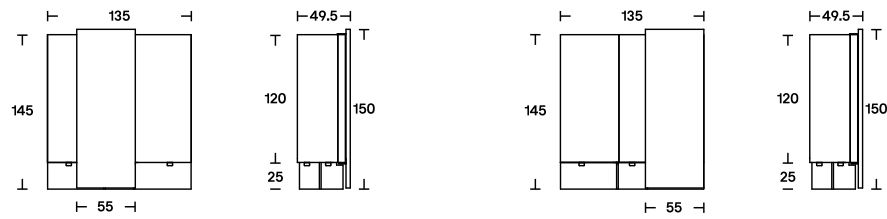

# Alterego

---

Year  
Designer

2016  
Giacomo Moor

---

In his latest works for Acerbis, Giacomo Moor imbues the Alterego sideboard, high version, with the mirage of suspension in a marvel of design ingenuity. The full-height sliding door seems, impossibly, to support the weight, which is instead supported by the transparent methacrylate base. The contrast of wood and hand-brushed metal underlines the hand-crafted identity of the sideboards.

The two pieces share the same measurements and structure, but the asymmetrical positioning of the sliding door makes each one unique and ideal for pairing.

## Dimensions

A version  
L 135  
D 49,5  
H 150

B version  
L 135  
D 49,5  
H 150