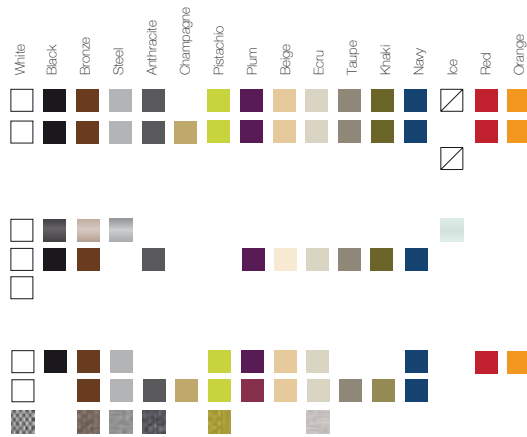

materials:

Basic, Lacquered, White Light, RGB Leds, RGB Led DMX, RGB Led Battery

dimensions:

19³/₄" x 18¹/₂" x 55"

50x47x140 cm

FINISHINGS

COLORS

BASIC, SELF-WATERING

LACQUERED

WHITE LIGHT, RGB LED, DMX LED

TABLE TOPS

GLASS

HPL

FULL WHITE (SOLID SURFACE)

FABRICS

NAUTICAL

SILVERTEX

KINNASAND +10% PLUS

NOTES

PLANTERS

- Self-Watering included (except when Basic finishing).

SECTIONAL SOFA

- Assembly hardware included to join sections.

WHITE LIGHT AND RGB LED