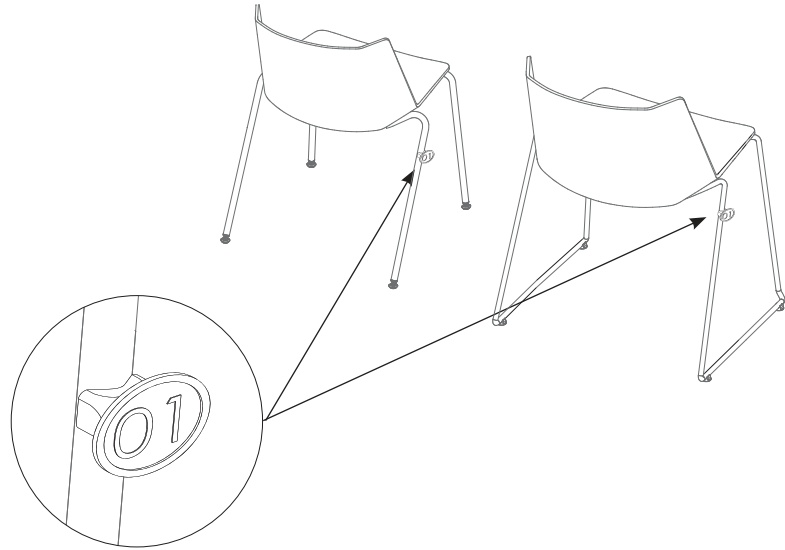

MARKER
for 4-legged round-shaped base and sled base