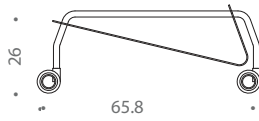

TROLLEY (max 15 pcs)