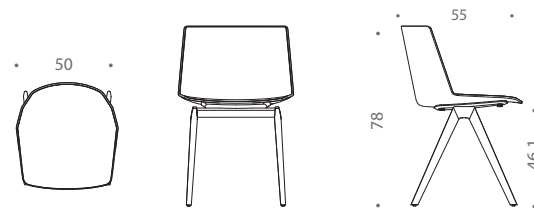

materials:

Injection moulded polypropylene body, cold moulded padding shaped and applied on the load-bearing piece. The cover is not removable and covers the armchair completely.

4-legged round-shaped base in steel tube, painted matt white, matt graphite grey or chrome-plated. Sled base in steel wire, painted matt white, matt graphite grey or chrome-plated. Sled base in steel wire with armrests, painted matt white, matt graphite grey or chrome-plated. Sled base in steel wire with armrests and table, painted matt white, matt graphite grey or chrome-plated. HPL 10mm thick table arm available in matt white or matt black. 4-legged tapered base with injection-moulded tube in rectangular section, painted matt white, matt graphite grey or bright black chrome, nickel chrome, gold and pink gold. 4-legged base in solid oak with a natural, bleached or brown finish.

dimensions:

4-legged round-shaped base

22-5/8" x 21-5/8" x 30-3/4"h 18-1/8"sh

sled base

23-3/8" x 21-5/8" x 30-3/4"h 18-1/8"sh

sled base with armrests

23-3/8" x 21-5/8" x 30-3/4"h 18-1/8"sh

sled base with table

24-3/8" x 24-3/8" x 30-3/4"h 18-1/8"sh

4-legged tapered base

22-7/8" x 21-5/8" x 30-3/4"h 18-1/8"sh

4-legged oak base

19-3/4" x 21-5/8" x 30-3/4"h 18-1/8"sh

WHITE EXTERNAL FINISH

INSIDE FINISH

sugar paper
blue X087