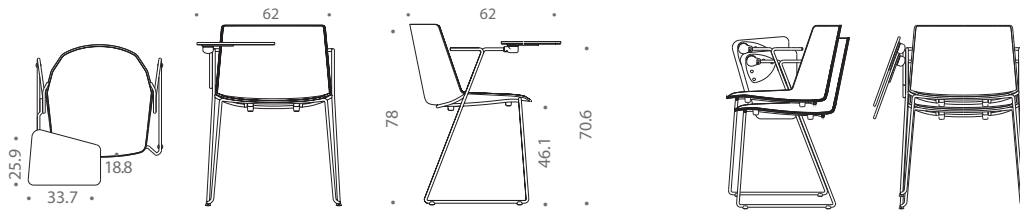

materials:

Injection moulded polypropylene body, cold moulded padding shaped and applied on the load-bearing piece. The cover is not removable and covers the armchair completely.

4-legged round-shaped base in steel tube, painted matt white, matt graphite grey or chrome-plated. Sled base in steel wire, painted matt white, matt graphite grey or chrome-plated. Sled base in steel wire with armrests, painted matt white, matt graphite grey or chrome-plated. Sled base in steel wire with armrests and table, painted matt white, matt graphite grey or chrome-plated. HPL 10mm thick table arm available in matt white or matt black. 4-legged tapered base with injection-moulded tube in rectangular section, painted matt white, matt graphite grey or bright black chrome, nickel chrome, gold and pink gold. 4-legged base in solid oak with a natural, bleached or brown finish.

dimensions:

4-legged round-shaped base

22-5/8" x 21-5/8" x 30-3/4"h 18-1/8"sh

sled base

23-3/8" x 21-5/8" x 30-3/4"h 18-1/8"sh

sled base with armrests

23-3/8" x 21-5/8" x 30-3/4"h 18-1/8"sh

sled base with table

24-3/8" x 24-3/8" x 30-3/4"h 18-1/8"sh

4-legged tapered base

22-7/8" x 21-5/8" x 30-3/4"h 18-1/8"sh

4-legged oak base

19-3/4" x 21-5/8" x 30-3/4"h 18-1/8"sh

WHITE EXTERNAL FINISH

INSIDE FINISH

sugar paper
blue X087