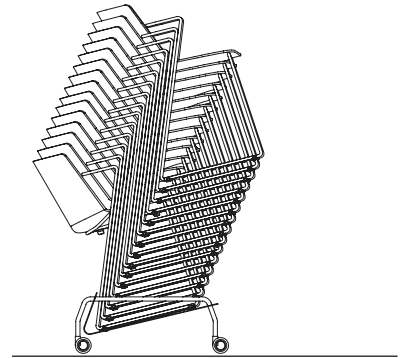

TROLLEY (max 15 pcs)