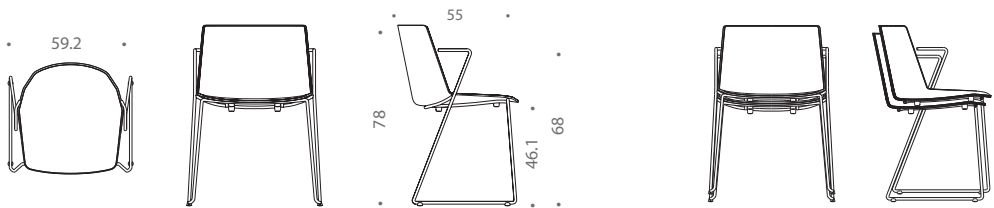

materials:

Injection moulded polypropylene body, cold moulded padding shaped and applied on the load-bearing piece. The cover is not removable and covers the armchair completely.

4-legged round-shaped base in steel tube, painted matt white, matt graphite grey or chrome-plated. Sled base in steel wire, painted matt white, matt graphite grey or chrome-plated. Sled base in steel wire with armrests, painted matt white, matt graphite grey or chrome-plated. Sled base in steel wire with armrests and table, painted matt white, matt graphite grey or chrome-plated. HPL 10mm thick table arm available in matt white or matt black. 4-legged tapered base with injection-moulded tube in rectangular section, painted matt white, matt graphite grey or bright black chrome, nickel chrome, gold and pink gold. 4-legged base in solid oak with a natural, bleached or brown finish.

dimensions:

4-legged round-shaped base

22-5/8" x 21-5/8" x 30-3/4"h 18-1/8"sh

sled base

23-3/8" x 21-5/8" x 30-3/4"h 18-1/8"sh

sled base with armrests

23-3/8" x 21-5/8" x 30-3/4"h 18-1/8"sh

sled base with table

24-3/8" x 24-3/8" x 30-3/4"h 18-1/8"sh

4-legged tapered base

22-7/8" x 21-5/8" x 30-3/4"h 18-1/8"sh

4-legged oak base

19-3/4" x 21-5/8" x 30-3/4"h 18-1/8"sh

WHITE EXTERNAL FINISH

INSIDE FINISH

sugar paper
blue X087