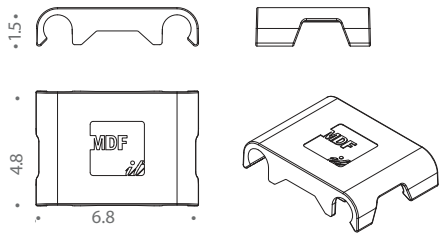

dimensions:

4-legged round-shaped base

22-5/8" x 21-5/8" x 30-3/4"h 18-1/8"sh

sled base

23-3/8" x 21-5/8" x 30-3/4"h 18-1/8"sh

sled base with armrests

23-3/8" x 21-5/8" x 30-3/4"h 18-1/8"sh

sled base with table

TROLLEY (max 15 pcs)

PADDED PAD

MARKER
for 4-legged round-shaped base and sled base

HOOK FOR SLED BASE

HOOK FOR 4-LEGGED BASE