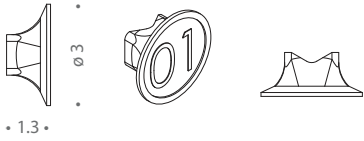

MARKER
for 4-legged round-shaped base and sled base