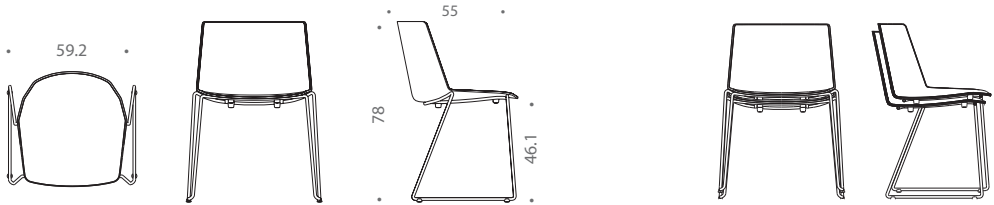

materials:

Injection moulded polypropylene body, cold moulded padding shaped and applied on the load-bearing piece. The cover is not removable and covers the armchair completely.

4-legged round-shaped base in steel tube, painted matt white, matt graphite grey or chrome-plated. Sled base in steel wire, painted matt white, matt graphite grey or chrome-plated. Sled base in steel wire with armrests, painted matt white, matt graphite grey or chrome-plated. Sled base in steel wire with armrests and table, painted matt white, matt graphite grey or chrome-plated. HPL 10mm thick table arm available in matt white or matt black. 4-legged tapered base with injection-moulded tube in rectangular section, painted matt white, matt graphite grey or bright black chrome, nickel chrome, gold and pink gold. 4-legged base in solid oak with a natural, bleached or brown finish.

dimensions:

4-legged round-shaped base

22-5/8" x 21-5/8" x 30-3/4"h 18-1/8"sh

sled base

23-3/8" x 21-5/8" x 30-3/4"h 18-1/8"sh

sled base with armrests

23-3/8" x 21-5/8" x 30-3/4"h 18-1/8"sh

sled base with table

24-3/8" x 24-3/8" x 30-3/4"h 18-1/8"sh

4-legged tapered base

22-7/8" x 21-5/8" x 30-3/4"h 18-1/8"sh

4-legged oak base

19-3/4" x 21-5/8" x 30-3/4"h 18-1/8"sh

WHITE EXTERNAL FINISH

INSIDE FINISH

sugar paper
blue X087