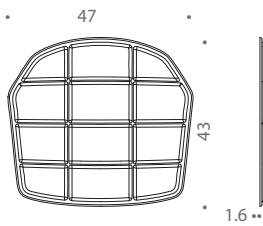

TROLLEY (max 15 pcs)

PADDED PAD