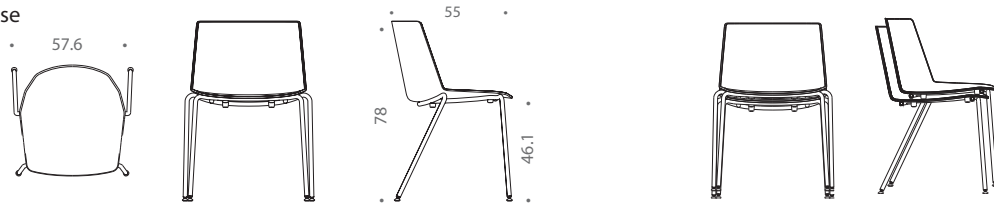

materials:

Injection moulded polypropylene body, cold moulded padding shaped and applied on the load-bearing piece. The cover is not removable and covers the armchair completely.

4-legged round-shaped base in steel tube, painted matt white, matt graphite grey or chrome-plated. Sled base in steel wire, painted matt white, matt graphite grey or chrome-plated. Sled base in steel wire with armrests, painted matt white, matt graphite grey or chrome-plated. Sled base in steel wire with armrests and table, painted matt white, matt graphite grey or chrome-plated. HPL 10mm thick table arm available in matt white or matt black. 4-legged tapered base with injection-moulded tube in rectangular section, painted matt white, matt graphite grey or bright black chrome, nickel chrome, gold and pink gold. 4-legged base in solid oak with a natural, bleached or brown finish.

dimensions:

4-legged round-shaped base

22-5/8" x 21-5/8" x 30-3/4"h 18-1/8"sh

sled base

23-3/8" x 21-5/8" x 30-3/4"h 18-1/8"sh

sled base with armrests

23-3/8" x 21-5/8" x 30-3/4"h 18-1/8"sh

sled base with table