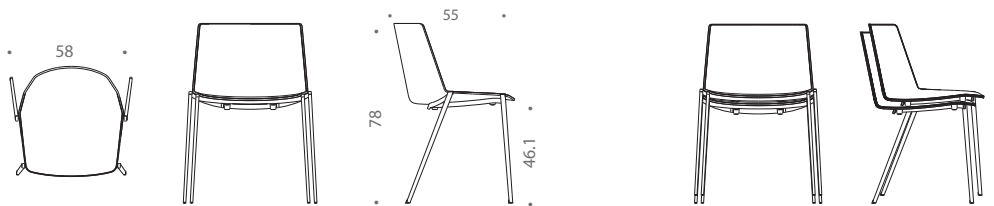

materials:

Injection moulded polypropylene body, cold moulded padding shaped and applied on the load-bearing piece. The cover is not removable and covers the armchair completely.

4-legged round-shaped base in steel tube, painted matt white, matt graphite grey or chrome-plated. Sled base in steel wire, painted matt white, matt graphite grey or chrome-plated. Sled base in steel wire with armrests, painted matt white, matt graphite grey or chrome-plated. Sled base in steel wire with armrests and table, painted matt white, matt graphite grey or chrome-plated. HPL 10mm thick table arm available in matt white or matt black. 4-legged tapered base with injection-moulded tube in rectangular section, painted matt white, matt graphite grey or bright black chrome, nickel chrome, gold and pink gold. 4-legged base in solid oak with a natural, bleached or brown finish.

dimensions:

4-legged round-shaped base

22-5/8" x 21-5/8" x 30-3/4"h 18-1/8"sh

sled base

23-3/8" x 21-5/8" x 30-3/4"h 18-1/8"sh

sled base with armrests

23-3/8" x 21-5/8" x 30-3/4"h 18-1/8"sh

sled base with table

24-3/8" x 24-3/8" x 30-3/4"h 18-1/8"sh

4-legged tapered base

22-7/8" x 21-5/8" x 30-3/4"h 18-1/8"sh

4-legged oak base

19-3/4" x 21-5/8" x 30-3/4"h 18-1/8"sh

WHITE EXTERNAL FINISH

INSIDE FINISH

sugar paper
blue X087